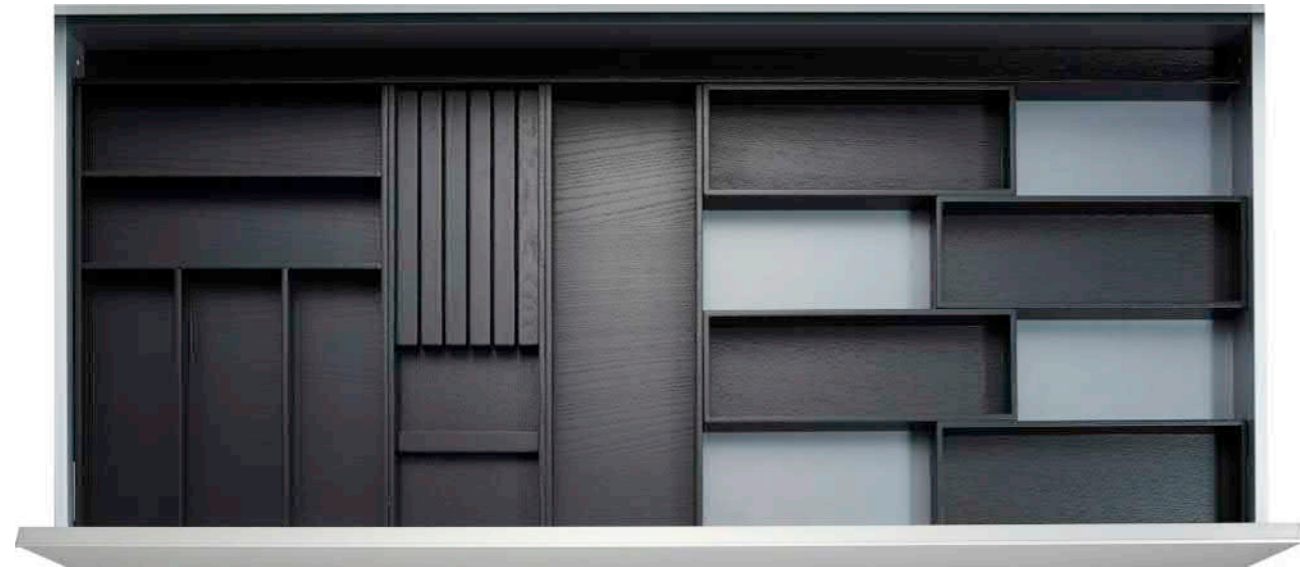

ONESKIN Fossil Oak Super Matte

MEET THE  
STRAIGHTLINE  
FAMILY

Birch brings a clean, modern look to the StraightLine organization system. This classic wood complements the design of virtually any drawer box or pantry pullout.